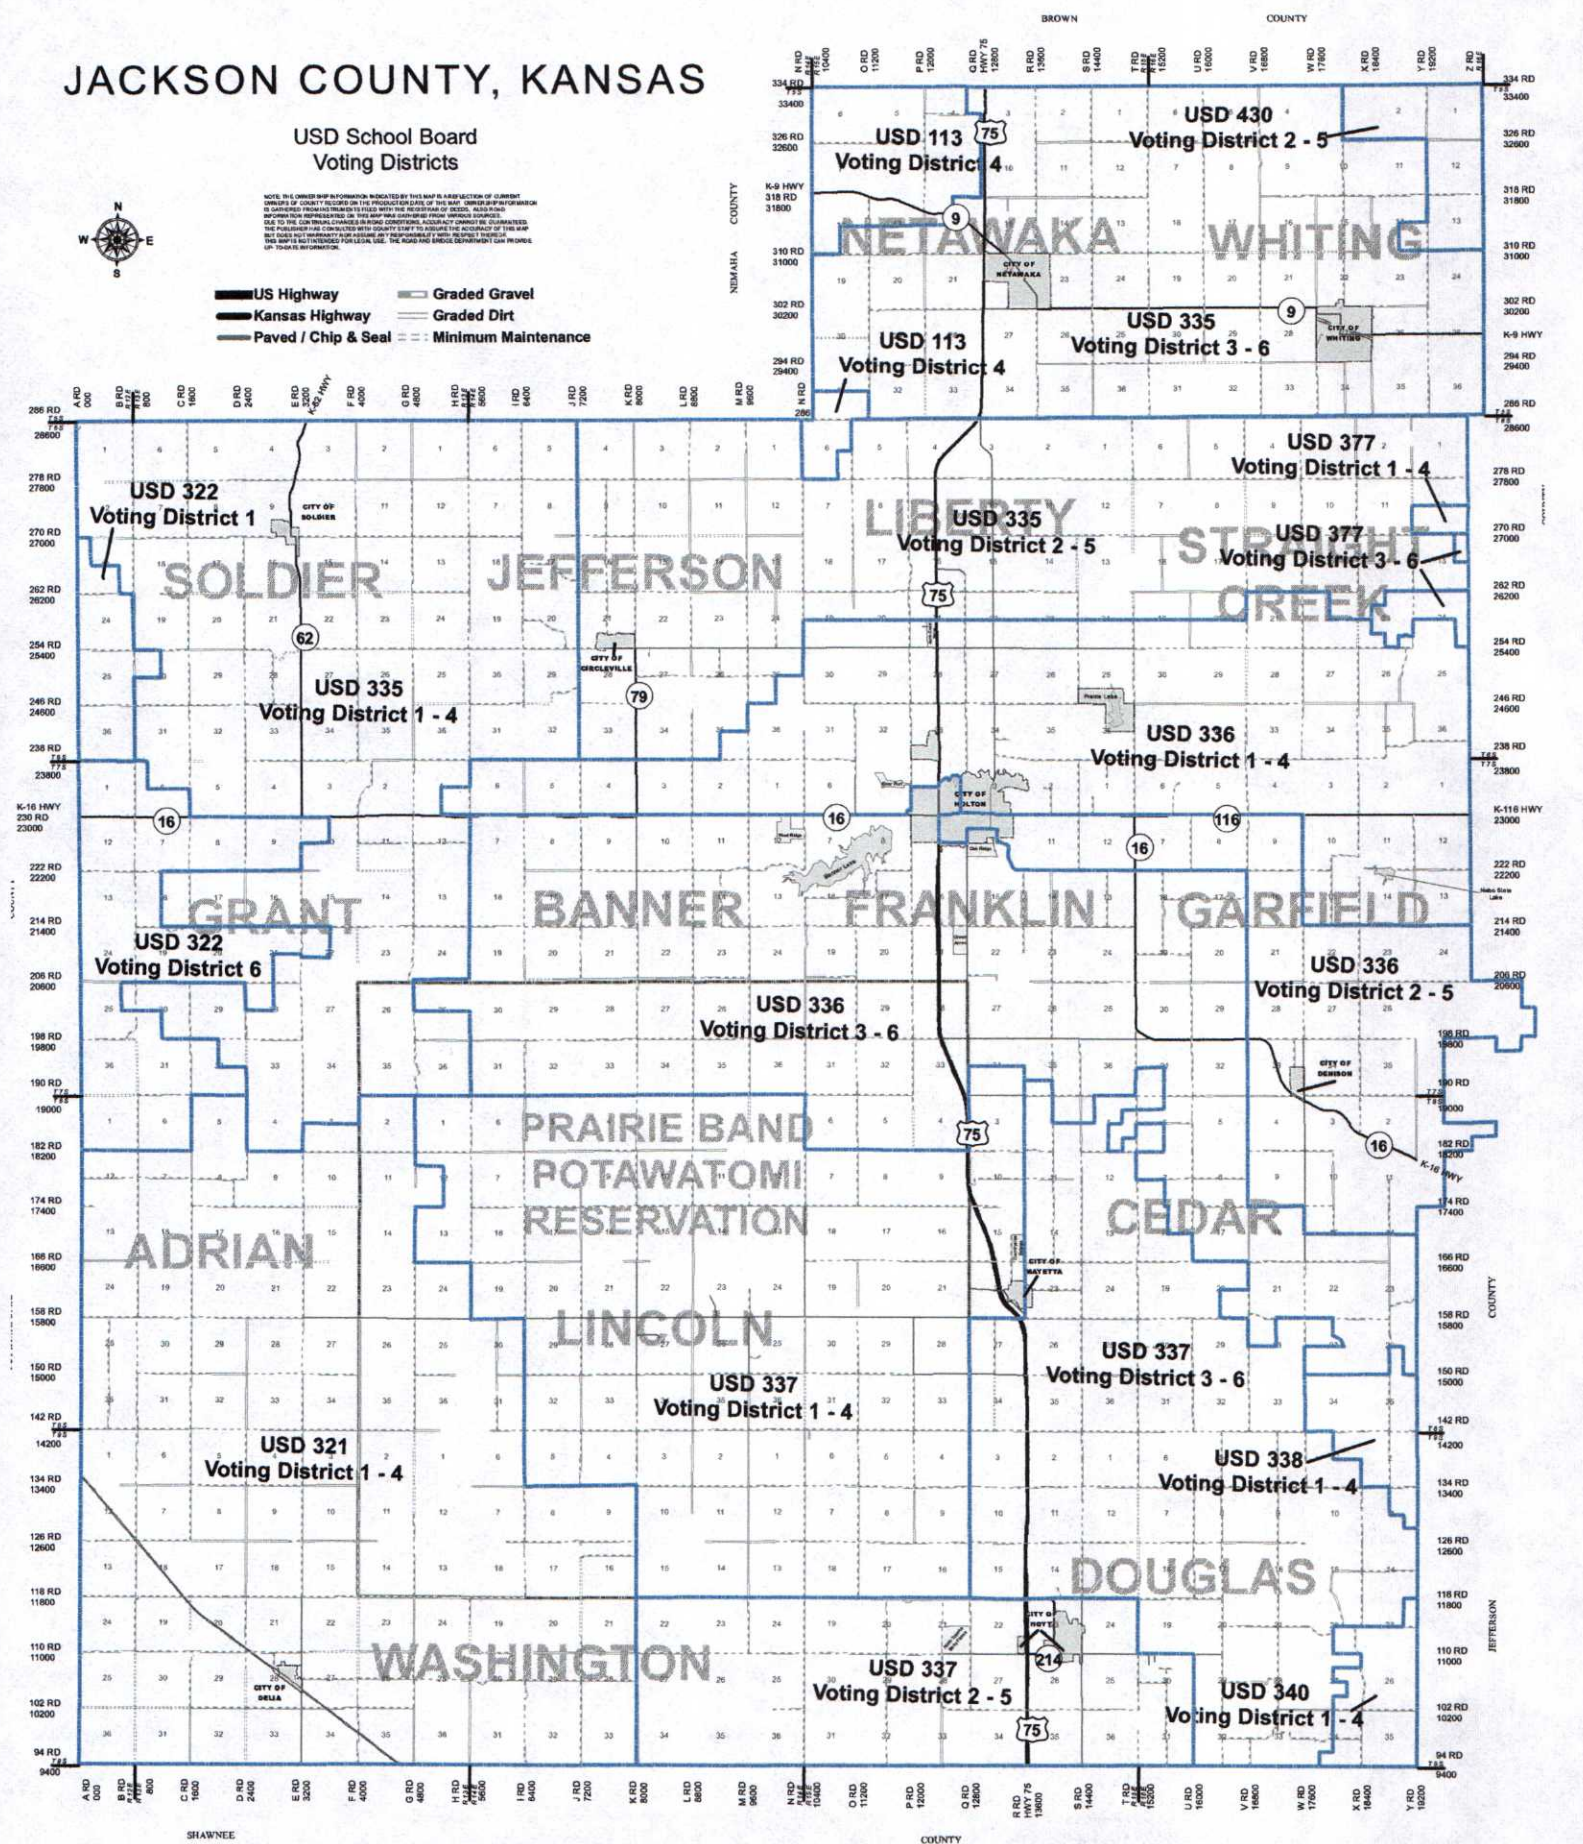

JACKSON COUNTY, KANSAS

USD School Board Voting Districts

- US Highway
- Kansas Highway
- Paved / Chip & Seal
- Graded Gravel
- Graded Dirt
- Minimum Maintenance

SHAWNEE COUNTY

COUNTY

USD 337 Voting District 3 - 6